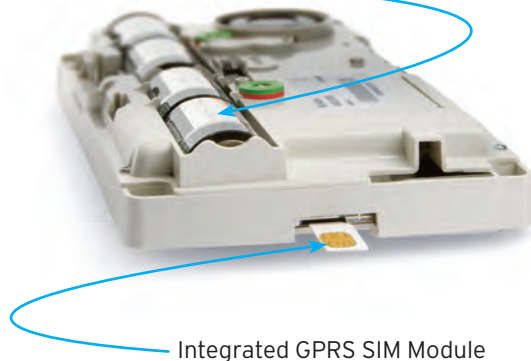

Outdoor camera

Indoor camera

A detector that makes A DIFFERENCE

VIDEOFIED™ guarantees peace of mind and respect for your privacy.

TOTALLY Wireless GPRS Cellular Network Video Security System

Self Powered

Integrated GPRS SIM Module

- > Operates for months on a set of batteries
- > Up to 24 cameras
- > 24 x 7 monitoring
- > All Weather
- > From -20°/+60°C (-10°/+140°F)
- > IP65 Rated

- > On detection, the wide-angle camera records a 10 second video.
- > The video is sent to the monitoring station.
- > The monitoring agents can watch the video of the intrusion in real time, eliminating uncertainty!
- > In cases of intrusion or real danger, the monitoring station calls the police.

More convenient because it's wireless!

The panel may be connected to a standard telephone line or use the GPRS cellular network (via an integrated module). Each device in the system, including panel, is powered by batteries with a 4-year operating capacity. No AC power required. Thanks to the simplicity of this wireless system, one person can install a full system in just 2 hours.