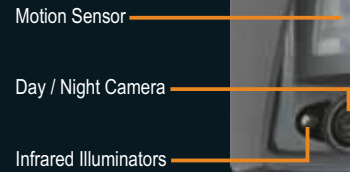

Video and 2-way voice over Mobile Network for the price of your blind system.

New Videofied XL Features

- Instant video of intrusion with 2-way voice over GSM mobile
- Wireless MotionViewer (sensor/camera) with true night vision
- GSM mobile communicator eliminates all VoIP, IP or PSTN connections
- Privacy assured as each MotionViewer camera is only active during alarm
- UNPLUGGED - totally wireless and no AC power needed
- Intergrated proximity card arming/disarming for ease of use
- Up to 20 cameras (sirens, reed contacts, keypads or other devices)
- Up to 4 years battery life on panel and other devices

INDOOR MOTIONVIEWER

OUTDOOR MOTIONVIEWER
 IP 65 WEATHERPROOF
 - 20' + 60'

Motion activates the integrated Day / Night Camera

PORTABLE

PRACTICAL

AFFORDABLE

A 10 second video of the intruder is sent over the GPRS network to the monitoring station and then to a nominated recipient.