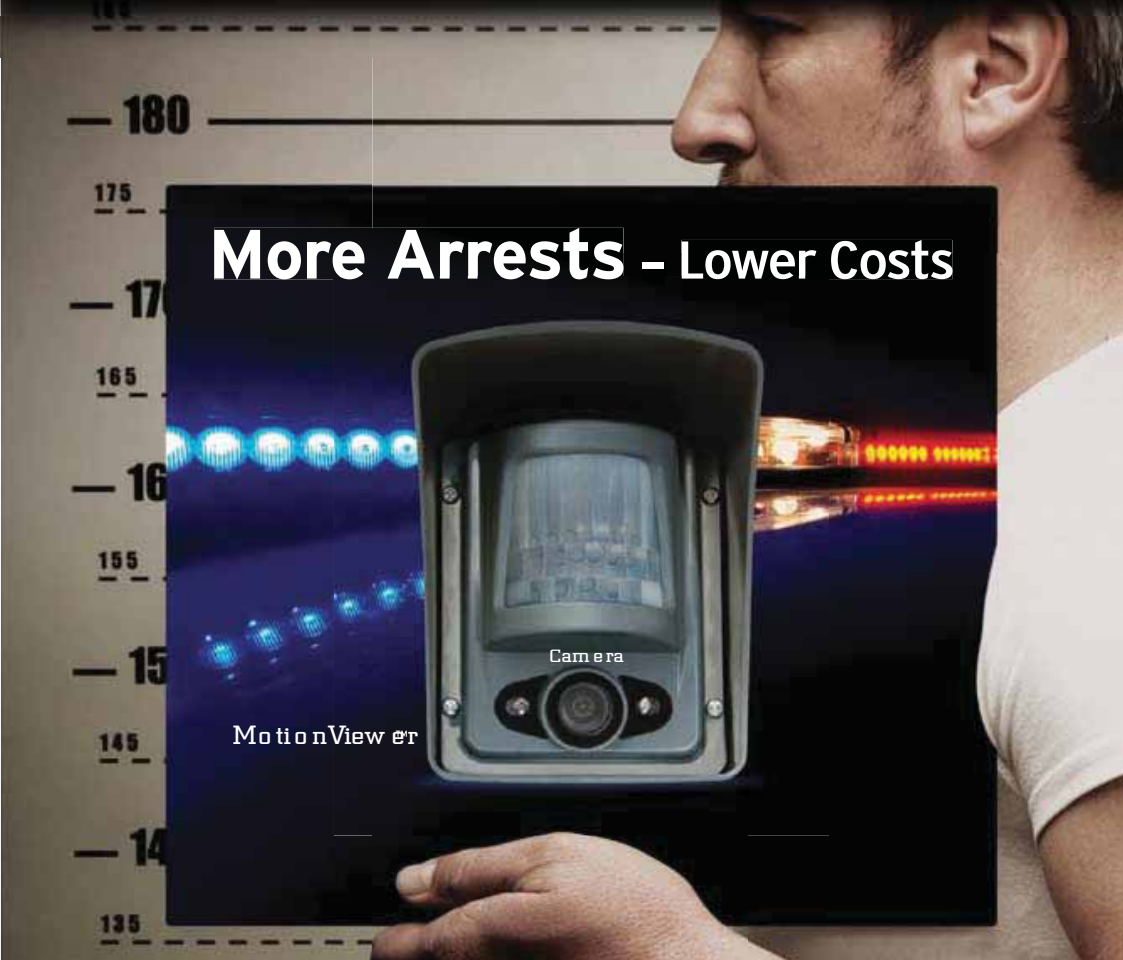

For more information
contact Downs Protection
07 4633 1112
info@downsprotection.com.au