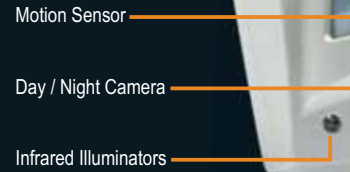

Totally Wireless Video Security System

Video is recorded and sent upon alarm detection only - protecting your privacy

INDOOR MOTIONVIEWER