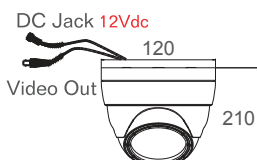

HIGH RESOLUTION VARI-FOCAL IR DOME CAMERA

FEATURES

CAM35IRHR

- Image Sensor
- Picture Elements
- Horizontal Resolution
- Minimum Illumination
- Lens
- IR LED Sensor Switchable
- IR Distance
- IR LED
- Sync System
- Electronic Shutter
- Auto Gain Control
- White Balance
- S/N Ratio
- Video Output Signal
- Operating Temp.
- Power Consumption
- Dimensions
- Net Weight

SPECIFICATIONS

SF-76HVCD

- 1/3" SONY Super HAD CCD
- PAL: 795(H) x 596(V)
- 600 TV Lines
- 0.5 Lux @ F1.4 with IR Off / 0 Lux with IR On
- 4 - 9mm Auto Iris Lens
- CDS Auto Switched
- Up to 10 meters
- 36 IR LEDS
- 2:1 Interlace / Internal
- Auto 1/50 (1/60) – 1/100,000 Sec.
- Automatic
- Automatic
- 48 dB
- Composite BNC Output 1.0Vp-p at 75 Ohm
- -10°C -- +50°C
- 12VDC 400mA
- 120mm (DIA) x 210mm (H)
- 275g

For more information
contact Downs Protection
07 4633 1112
info@downsprotection.com.au