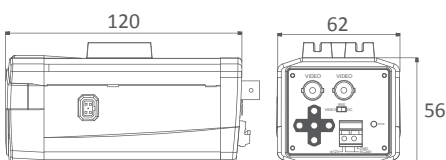

KOBI®

Digital Wide Dynamic Day/Night Camera

**Sony Effio-E
610TVL**

FEATURES

CAM95WD
Image Sensor
DSP
Picture Elements
Horizontal Resolution
Minimum Illumination
Wide Dynamic Range
Scanning System
Sync System
Electronic Shutter
White Balance
AGC
Flickerless
S/N Ratio
Auto Iris Control
Video Output Signal
Operating Temp.
Power Consumption
Dimensions

SPECIFICATIONS

K-28CW-2E
1/3" SONY 760H Super HAD CCD II
SONY EFFIO-E DSP
PAL: 795(H) x 596(V)
Colour: 610 TV Lines, B/W: 630TV Lines
0.05 Lux @ F1.0, B/W 0.03 Lux
ATR Digital WD; 128x Normal Camera (52dB)
2:1 Interlace
Internal
AES Mode (On/Off) 1/50 (1/60) Sec.
Auto White Balance
On/Off
On/Off
More than 50db (AGC Off)
Video / DC
Composite BNC Output 1.0Vp-p at 75 Ohm
-10°C -- +50°C
12VDC / 24VAC 250mA
62mm (W) x 120mm (L) x 56 (H)