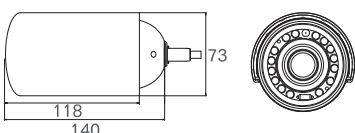

Vari-Focal IR Tube Camera

FEATURES

CAM74IRHR

Image Sensor
DSP
Picture Elements
Horizontal Resolution
Minimum Illumination
Lens
IR Distance
IR LED
Scanning System/ Sync System
Electronic Shutter
White Balance
Auto Gain Control
S/N Ratio
Video Output Signal
Operating Temp.
Power Consumption
Dimensions
Water Resistance

SPECIFICATIONS

K-32HCVF

1/3" SONY Super HAD II CCD
SONY HQ1 DSP
PAL: 795(H) x 596(V)
540 TV Lines
0.5 Lux @ F1.2 with IR Off, 0 Lux with IR On
2.9-10mm Vari-focal Aspherical Auto Iris Lens
Up to 8m
15 IR LEDS
2:1 Interlace / Internal
AES Mode (On/Off) 1/50 (1/60) - 1/100000 Sec
Automatic
Automatic
More than 50dB (AGC Off)
Composite BNC Output 1.0Vp-p at 75 Ohm
-10°C -- +50°C
12VDC 350mA
73mm (W) x 185mm (L)
IP67