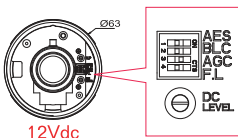

Vari-Focal IR Tube Camera

FEATURES

CAM74IRHR

Image Sensor
DSP
Picture Elements
Horizontal Resolution
Minimum Illumination
Lens
IR Distance
IR LED
Scanning System/ Sync System
Electronic Shutter
White Balance
Auto Gain Control
S/N Ratio
Video Output Signal
Operating Temp.
Power Consumption
Dimensions
Water Resistance

SPECIFICATIONS

K-32HCVF

1/3" SONY Super HAD II CCD
SONY HQ1 DSP
PAL: 795(H) x 596(V)
540 TV Lines
0.5 Lux @ F1.2 with IR Off, 0 Lux with IR On
2.9-10mm Vari-focal Aspherical Auto Iris Lens
Up to 8m
15 IR LEDS
2:1 Interlace / Internal
AES Mode (On/Off) 1/50 (1/60) - 1/100000 Sec
Automatic
Automatic
More than 50dB (AGC Off)
Composite BNC Output 1.0Vp-p at 75 Ohm
-10°C -- +50°C
12VDC 350mA
73mm (W) x 185mm (L)
IP67